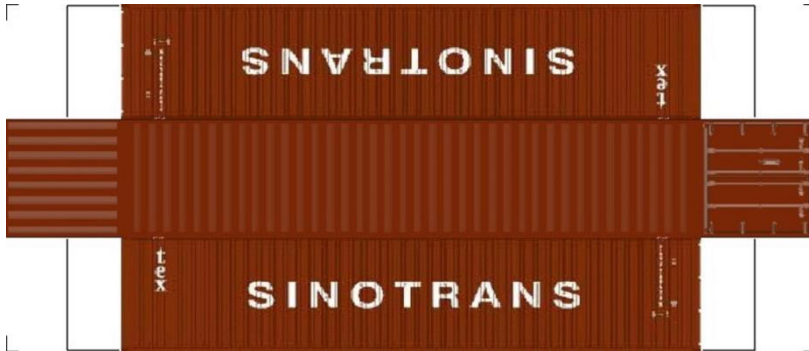

BUILD YOUR OWN (N SCALE) 40ft SHIPPING CONTAINERS

[Click to watch instructional video](#)

BUILD YOUR OWN (40ft SHIPPING CONTAINERS) N SCALE

Drawn By
www.krafttrains.com